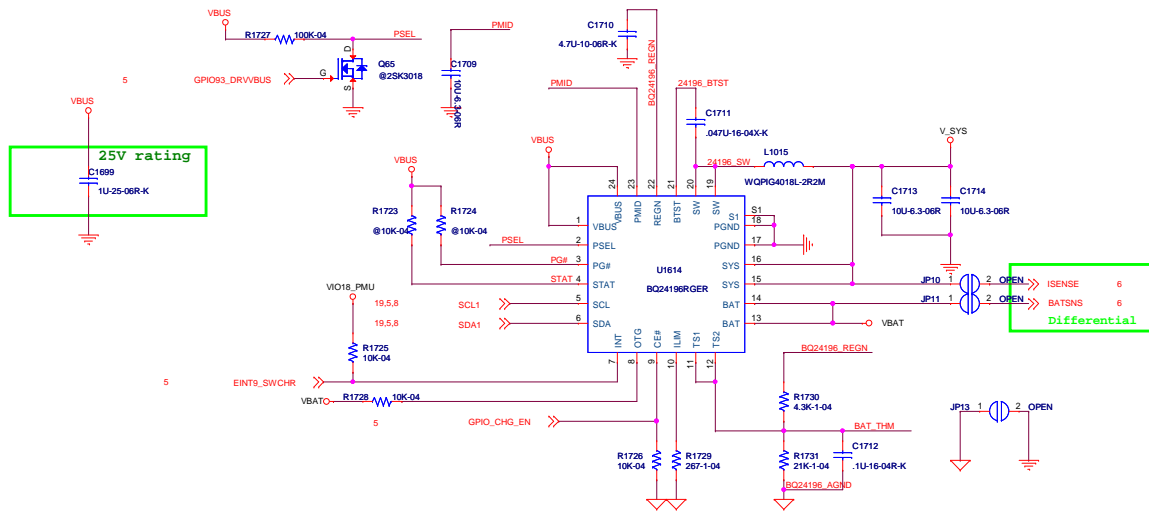

Switching Charger

25V rating
C1699
1U-25-06R-K

ISENSE 6
BATSNS 6
Differential